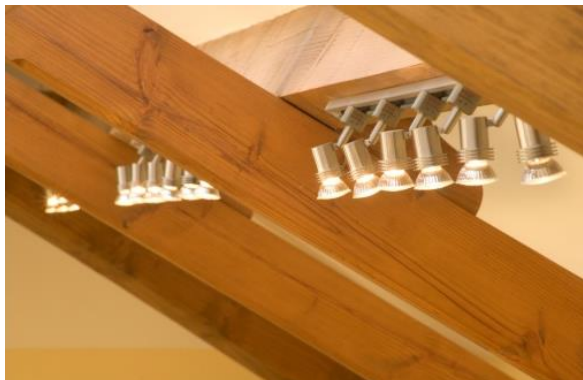

### SINGLE CIRCUIT ACORN and PETITE TRACK KITS & FITTINGS

<b>R888GZ3-01</b>	Acorn White
<b>R888GZ3-13</b>	Acorn Brushed Chrome
<b>R888GZ-01</b>	Additional Acorn White fitting
<b>R888GZ-13</b>	Additional Acorn B/Chrome fitting
<b>RS806GZ3-01</b>	Petite White
<b>RS806GZ3-13</b>	Petite Brushed Chrome
<b>RS806GZ-01</b>	Additional Petite White fitting
<b>RS806GZ-13</b>	Additional Petite B/Chrome fitting
<b>Track Length (mm):</b>	1000
<b>Track Width (mm):</b>	35
<b>Track Height Incl. fitting (mm):</b>	160
<b>Track Rating (A):</b>	16
<b>Fitting Max Power (W):</b>	50
<b>Fitting Qty (Incl. lamps):</b>	3
<b>Lamp Cap Type:</b>	GU10
<b>Weight Acorn/Petite(Kg):</b>	1.55/1.73
<b>IP:</b>	20
<b>Warranty (Yrs):</b>	2

These high quality single circuit track kits provide the option of the Acorn enclosed, or the Petite open version of track head. Both kits are complete with 1m of track, 3 track heads and 3 x 50W Halogen lamps so provide a readymade solution for illumination in many areas. Rated at 16 amps, the track may be extended using the joiners and direction changing accessories, and additional fittings in the range to accommodate more complex and bespoke designs.